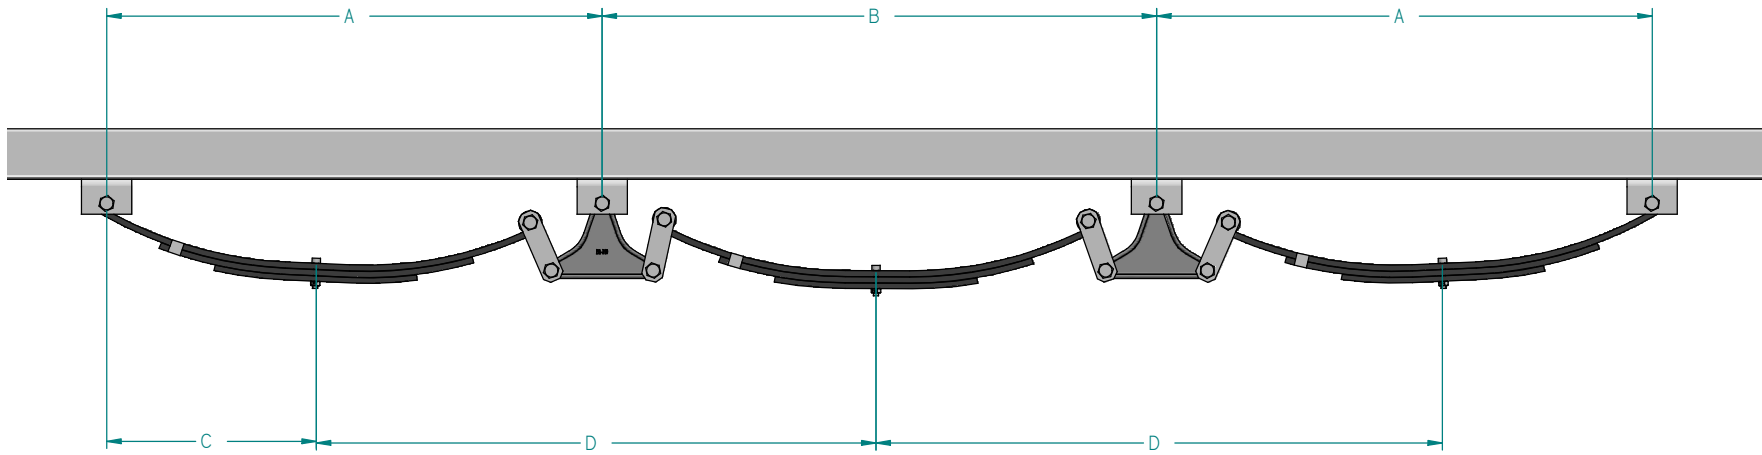

Spring Axles Hanger Spacing

DOUBLE-EYE SPRING HANGER SPACING

CONFIGURATION	DESCRIPTION (CONTENTS)
SINGLE KITS	Single Spring Hanger Spacing based on Spring Length
TANDEM KITS	Tandem Spring Hanger Spacing based on Spring Length
TRIPLE KITS	Triple Spring Hanger Spacing based on Spring Length

SLIPPER SPRING HANGER SPACING

CONFIGURATION	DESCRIPTION (CONTENTS)
SINGLE KITS	Single Spring Hanger Spacing
TANDEM KITS	Tandem Spring Hanger Spacing based on Equalizer Used
TRIPLE KITS	Triple Spring Hanger Spacing based on Equalizer Used

Quality Driven...
Customer Focused

SPRING LENGTH			
	21"	24"	26"
A	19.62	23.50	25.75"
B	10.62	12.00	13.00

AXIS PRODUCTS, INC.		
TITLE SINGLE HANGER SPACING		
SIZE B	HANGER KITS	REV 1
FILE NAME: HANGER KITS.dft		
SCALE:	WEIGHT:	SHEET 9 OF 11

SPRING LENGTH			
	21"	24"	26"
A	25.00	27.50	29.50
B	10.62	12.00	13.00
C	28.75	31.00	33.00

AXIS PRODUCTS, INC.		
TITLE TANDEM HANGER SPACING		
SIZE B	HANGER KITS	REV 1
FILE NAME: HANGER KITS.dft		
SCALE:	WEIGHT:	SHEET 10 OF 11