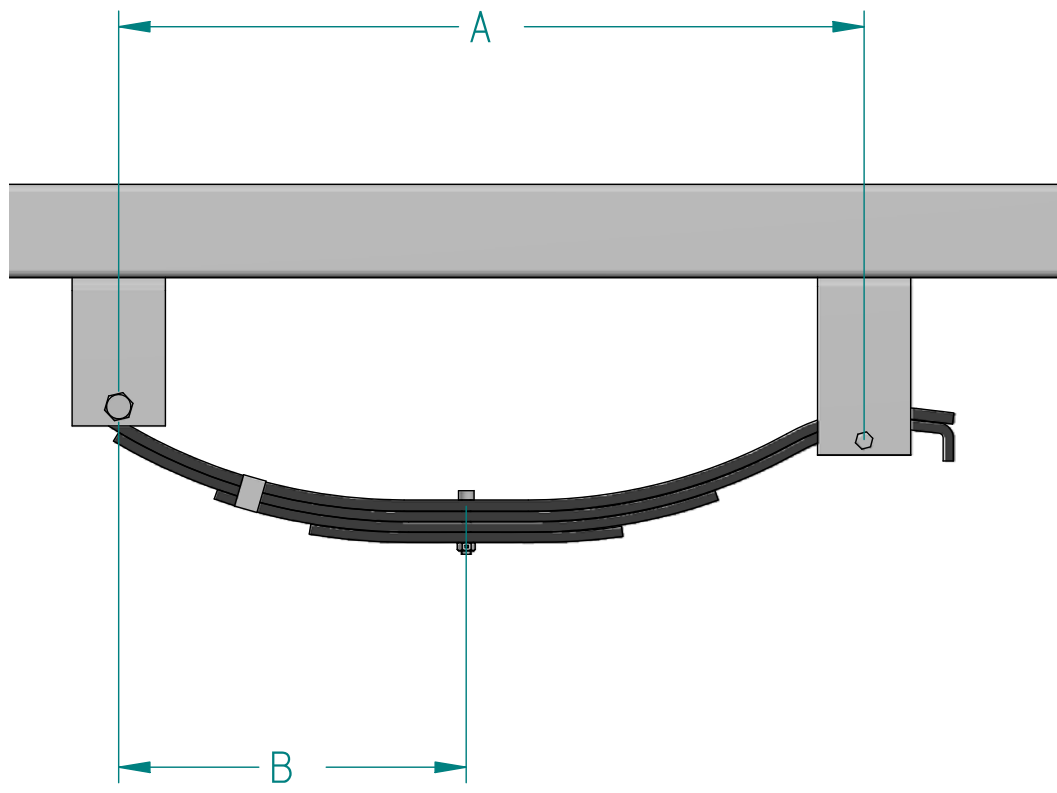

SPRING LENGTH			
	21"	24"	26"
A	25.00	27.50	29.50
B	10.62	12.00	13.00
C	28.75	31.00	33.00

AXIS PRODUCTS, INC.		
TITLE TANDEM HANGER SPACING		
SIZE B	HANGER KITS	REV 1
FILE NAME: HANGER KITS.dft		
SCALE:	WEIGHT:	SHEET 10 OF 11

SPRING LENGTH			
	21"	24"	26"
A	25.00	27.50	29.50
B	28.75	31.00	33.00
C	10.62	12.00	13.00
D	28.75	31.00	33.00

AXIS PRODUCTS, INC.

TITLE		
TRIPPLE HANGER SPACING		
SIZE	HANGER KITS	REV
C		I
FILE NAME: HANGER KITS.dft		
SCALE:	WEIGHT:	SHEET II OF II