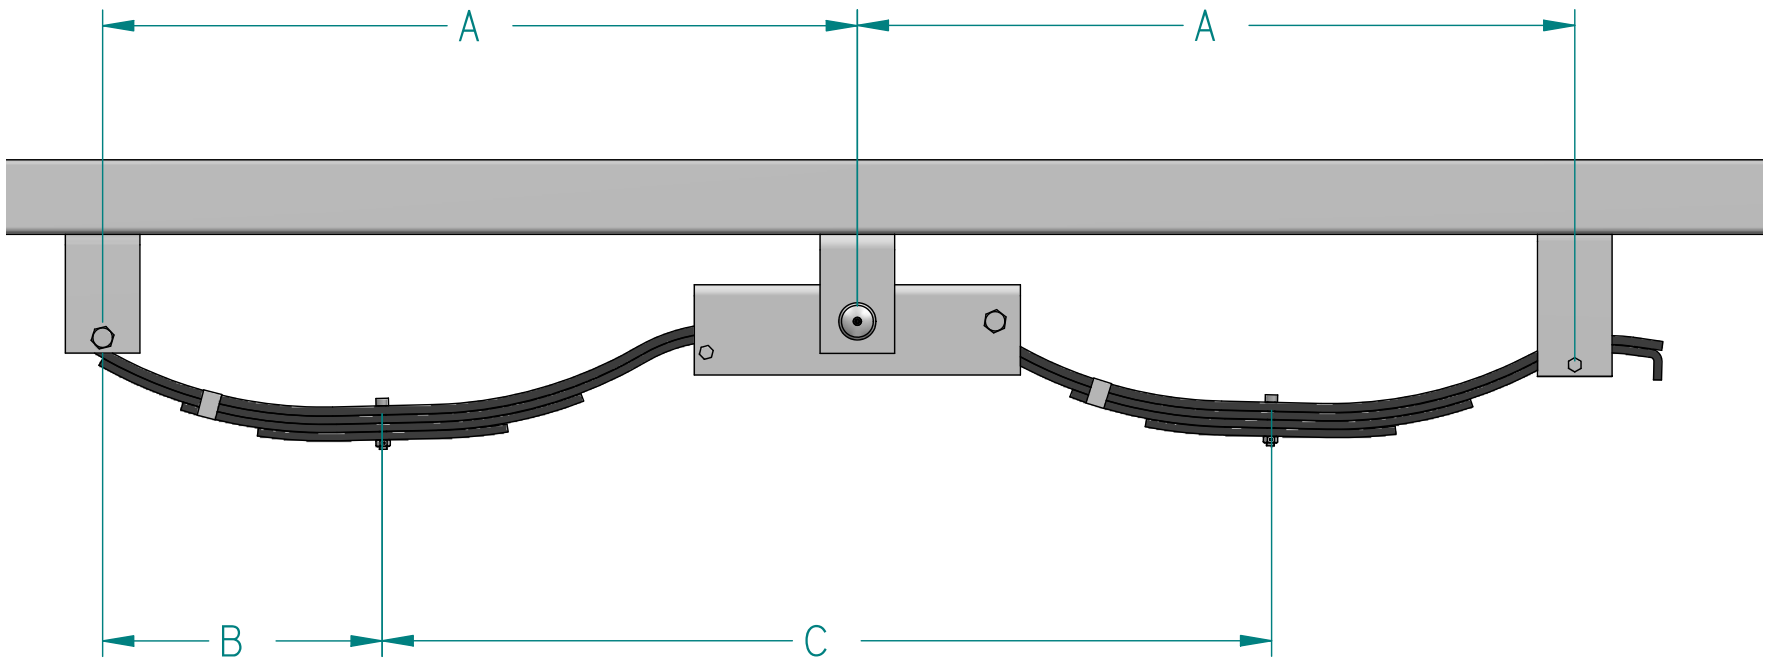

SPRING LENGTH			
	21"	24"	26"
A	25.00	27.50	29.50
B	28.75	31.00	33.00
C	10.62	12.00	13.00
D	28.75	31.00	33.00

AXIS PRODUCTS, INC.

TITLE		
TRIPPLE HANGER SPACING		
SIZE	HANGER KITS	REV
C		I
FILE NAME: HANGER KITS.dft		
SCALE:	WEIGHT:	SHEET II OF II

AXLE SPACING	
	33.5"
A	24.00
B	11.5

AXIS PRODUCTS, INC.		
TITLE SINGLE SLIPPER HANGER SPACING		
SIZE B	HANGER KITS SLIPPER	REV 1
FILE NAME: HANGER KITS SLIPPER.dft		
SCALE:	WEIGHT:	SHEET 6 OF 8

AXLE SPACING		
	13-4 EQUALIZER	13-44 EQUALIZER
A	28.8	30.40
B	11.5	11.5
C	33.5	36.0