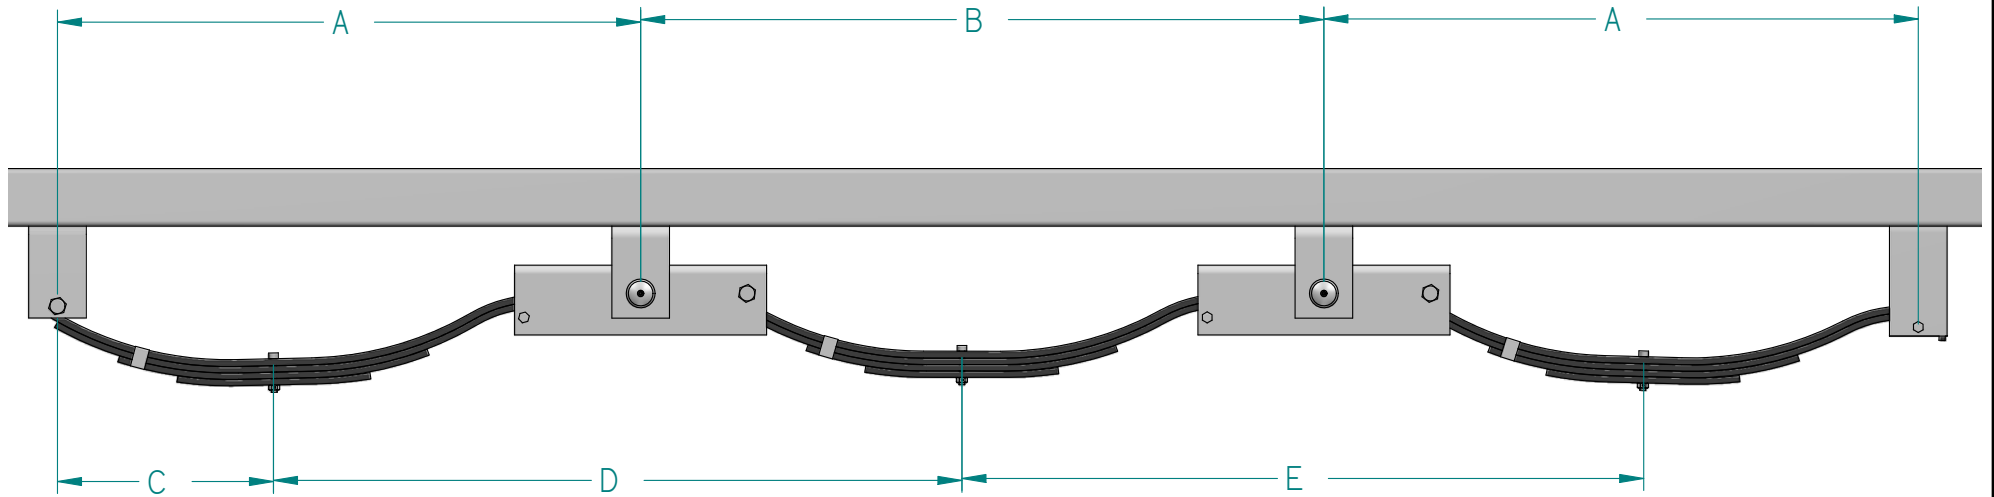

AXLE SPACING		
	13-4 EQUALIZER	13-44 EQUALIZER
A	28.8	30.40
B	33.0	35.0
C	11.5	11.5
D	33.5	36.0
E	33.0	35.0

AXIS PRODUCTS, INC.		
TITLE TRIPPLE SLIPPER HANGER SPACING		
SIZE C	HANGER KITS SLIPPER	REV I
FILE NAME: HANGER KITS SLIPPER.dft		
SCALE:	WEIGHT:	SHEET 8 OF 8