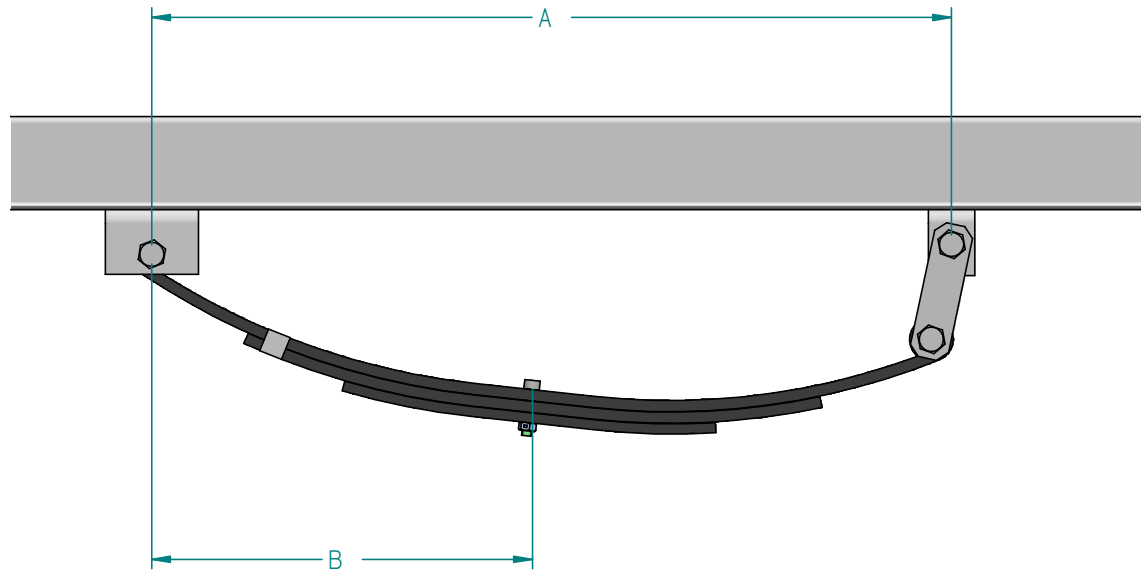

Spring Axles Hanger Spacing

DOUBLE-EYE SPRING HANGER SPACING

CONFIGURATION	DESCRIPTION (CONTENTS)
SINGLE KITS	Single Spring Hanger Spacing based on Spring Length
TANDEM KITS	Tandem Spring Hanger Spacing based on Spring Length
TRIPLE KITS	Triple Spring Hanger Spacing based on Spring Length

SLIPPER SPRING HANGER SPACING

CONFIGURATION	DESCRIPTION (CONTENTS)
SINGLE KITS	Single Spring Hanger Spacing
TANDEM KITS	Tandem Spring Hanger Spacing based on Equalizer Used
TRIPLE KITS	Triple Spring Hanger Spacing based on Equalizer Used

Quality Driven...
Customer Focused

SPRING LENGTH			
	21"	24"	26"
A	19.62	23.50	25.75"
B	10.62	12.00	13.00

AXIS PRODUCTS, INC.		
TITLE SINGLE HANGER SPACING		
SIZE B	HANGER KITS	REV 1
FILE NAME: HANGER KITS.dft		
SCALE:	WEIGHT:	SHEET 9 OF 11

SPRING LENGTH			
	21"	24"	26"
A	25.00	27.50	29.50
B	10.62	12.00	13.00
C	28.75	31.00	33.00

AXIS PRODUCTS, INC.		
TITLE TANDEM HANGER SPACING		
SIZE B	HANGER KITS	REV 1
FILE NAME: HANGER KITS.dft		
SCALE:	WEIGHT:	SHEET 10 OF 11