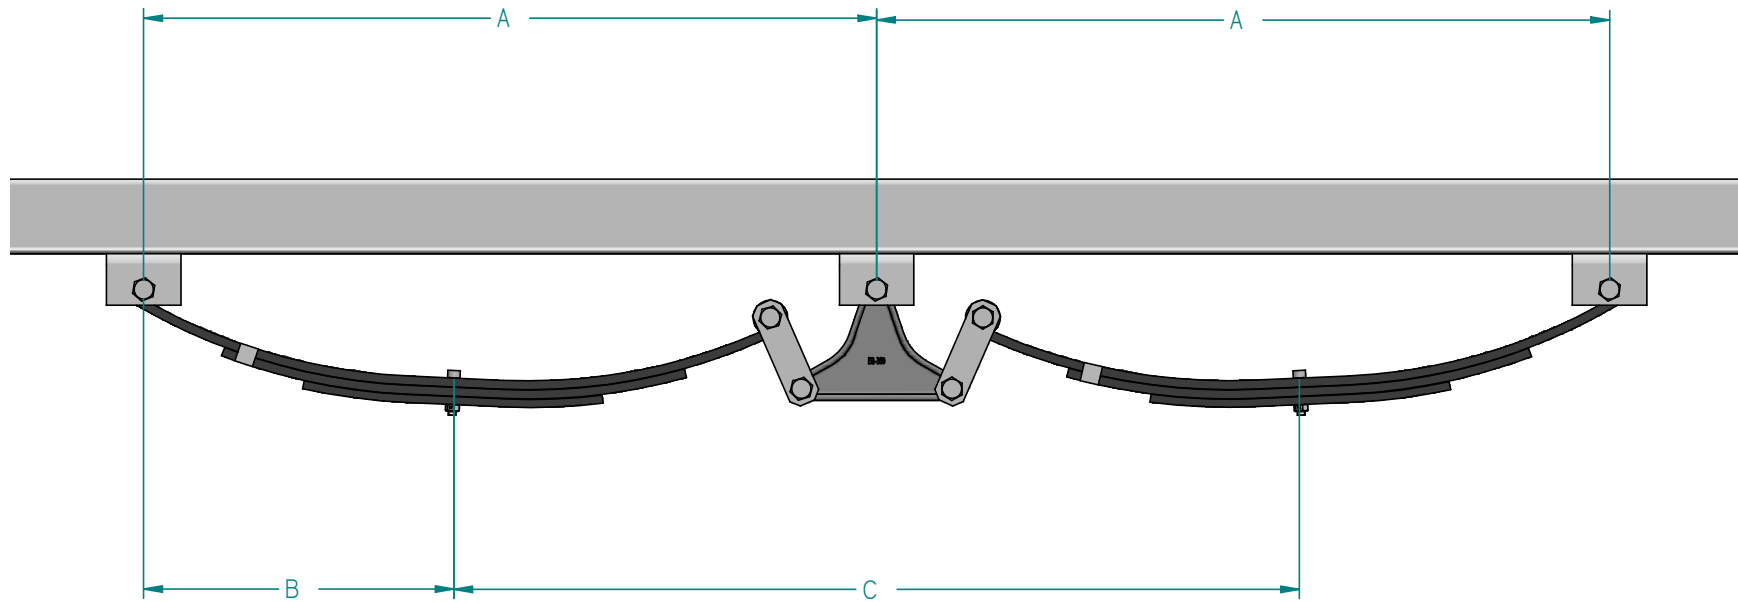

Spring Axles Hanger Spacing

DOUBLE-EYE SPRING HANGER SPACING

CONFIGURATION	DESCRIPTION (CONTENTS)
SINGLE KITS	Single Spring Hanger Spacing based on Spring Length
TANDEM KITS	Tandem Spring Hanger Spacing based on Spring Length
TRIPLE KITS	Triple Spring Hanger Spacing based on Spring Length

SLIPPER SPRING HANGER SPACING

CONFIGURATION	DESCRIPTION (CONTENTS)
SINGLE KITS	Single Spring Hanger Spacing
TANDEM KITS	Tandem Spring Hanger Spacing based on Equalizer Used
TRIPLE KITS	Triple Spring Hanger Spacing based on Equalizer Used

Quality Driven...
Customer Focused

SPRING LENGTH			
	21"	24"	26"
A	19.62	23.50	25.75"
B	10.62	12.00	13.00

AXIS PRODUCTS, INC.		
TITLE SINGLE HANGER SPACING		
SIZE B	HANGER KITS	REV 1
FILE NAME: HANGER KITS.dft		
SCALE:	WEIGHT:	SHEET 9 OF 11

SPRING LENGTH			
	21"	24"	26"
A	25.00	27.50	29.50
B	10.62	12.00	13.00
C	28.75	31.00	33.00

AXIS PRODUCTS, INC.		
TITLE TANDEM HANGER SPACING		
SIZE B	HANGER KITS	REV 1
FILE NAME: HANGER KITS.dft		
SCALE:	WEIGHT:	SHEET 10 OF 11